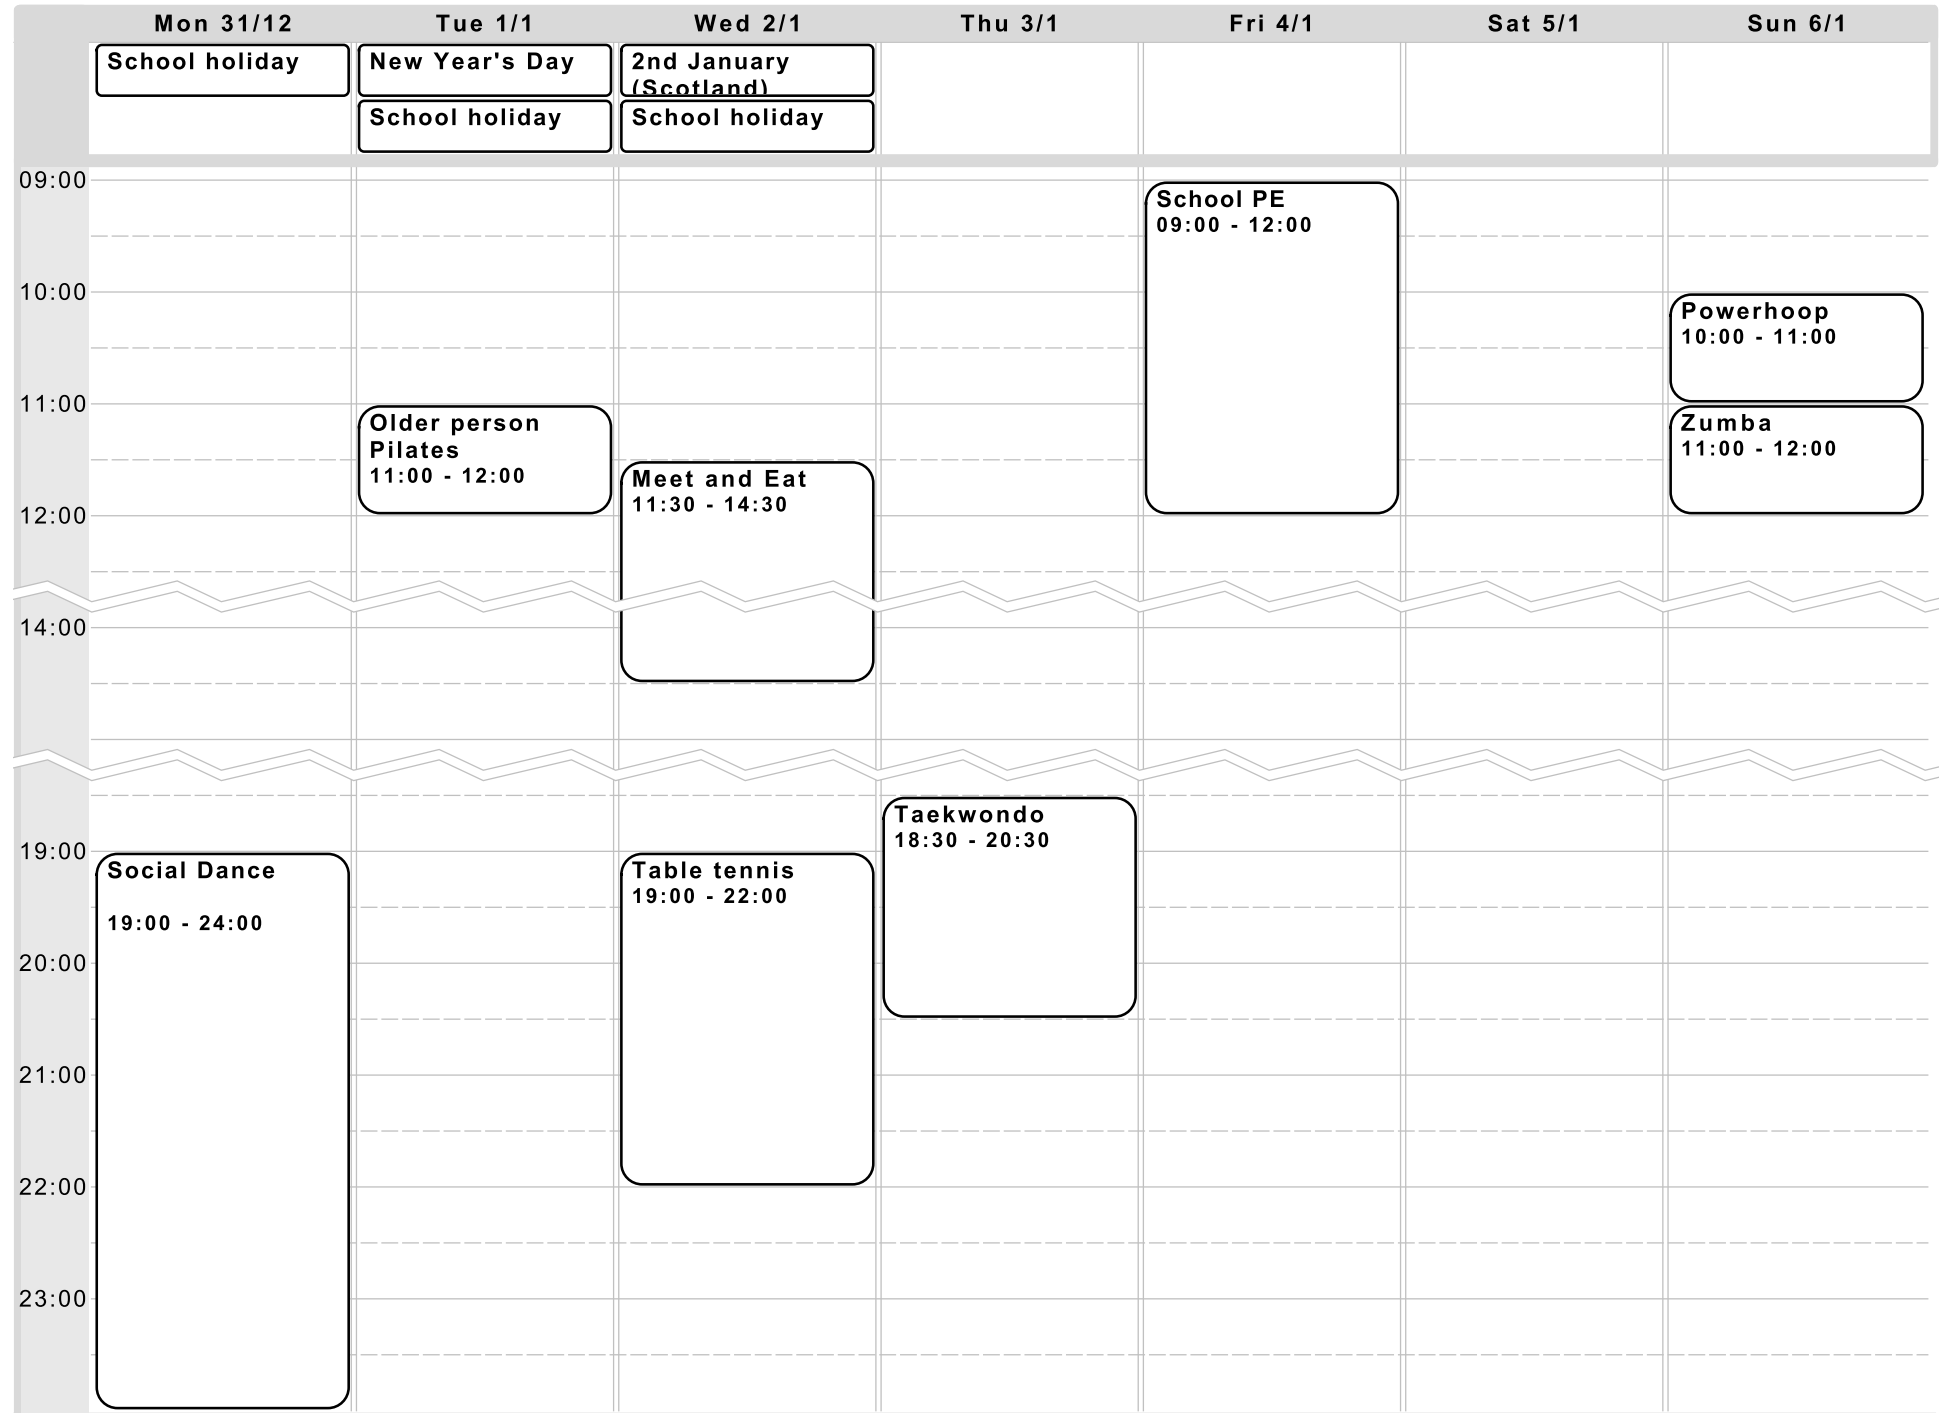

garvestone village hall, Holidays in United Kingdom

Mon 31 Dec 2018 – Sun 6 Jan 2019 (United Kingdom Time)

garvestone village hall, Holidays in United Kingdom

Mon 7 Jan – Sun 13 Jan 2019 (United Kingdom Time)

| | Mon 7/1 | Tue 8/1 | Wed 9/1 | Thu 10/1 | Fri 11/1 | Sat 12/1 | Sun 13/1 |
|-------|-----------------------------|--|--|------------------------------|-----------------------------|--------------------------------|----------------------------|
| 09:00 | Veolia bin lift | | | | | | |
| 10:00 | School PE 09:00 - 12:00 | | | Tumbletots 10:00 - 12:00 | School PE 09:00 - 12:00 | Dog training 10:00 - 15:00 | Powerhoop 10:00 - 11:00 |
| 11:00 | | Older person Pilates 11:00 - 12:00 | | | | | Zumba 11:00 - 12:00 |
| 12:00 | | | | | | | |
| 13:00 | | | | | | | |
| 14:00 | | | | Broomsticks 13:30 - 15:30 | | | |
| 15:00 | | | | | | | |
| 16:00 | | | Treatment session PO 16:00 - 17:00 | | Youth cafe 16:00 - 17:30 | | |
| 17:00 | | | | | | | |
| 18:00 | | Dog training 18:00 - 21:00 | | Taekwondo 18:30 - 20:30 | | | |
| 19:00 | Yoga class 19:00 - 20:00 | | Table tennis 19:00 - 22:00 | | | Social dance? 19:00 - 23:00 | |
| 20:00 | | | | | | | |