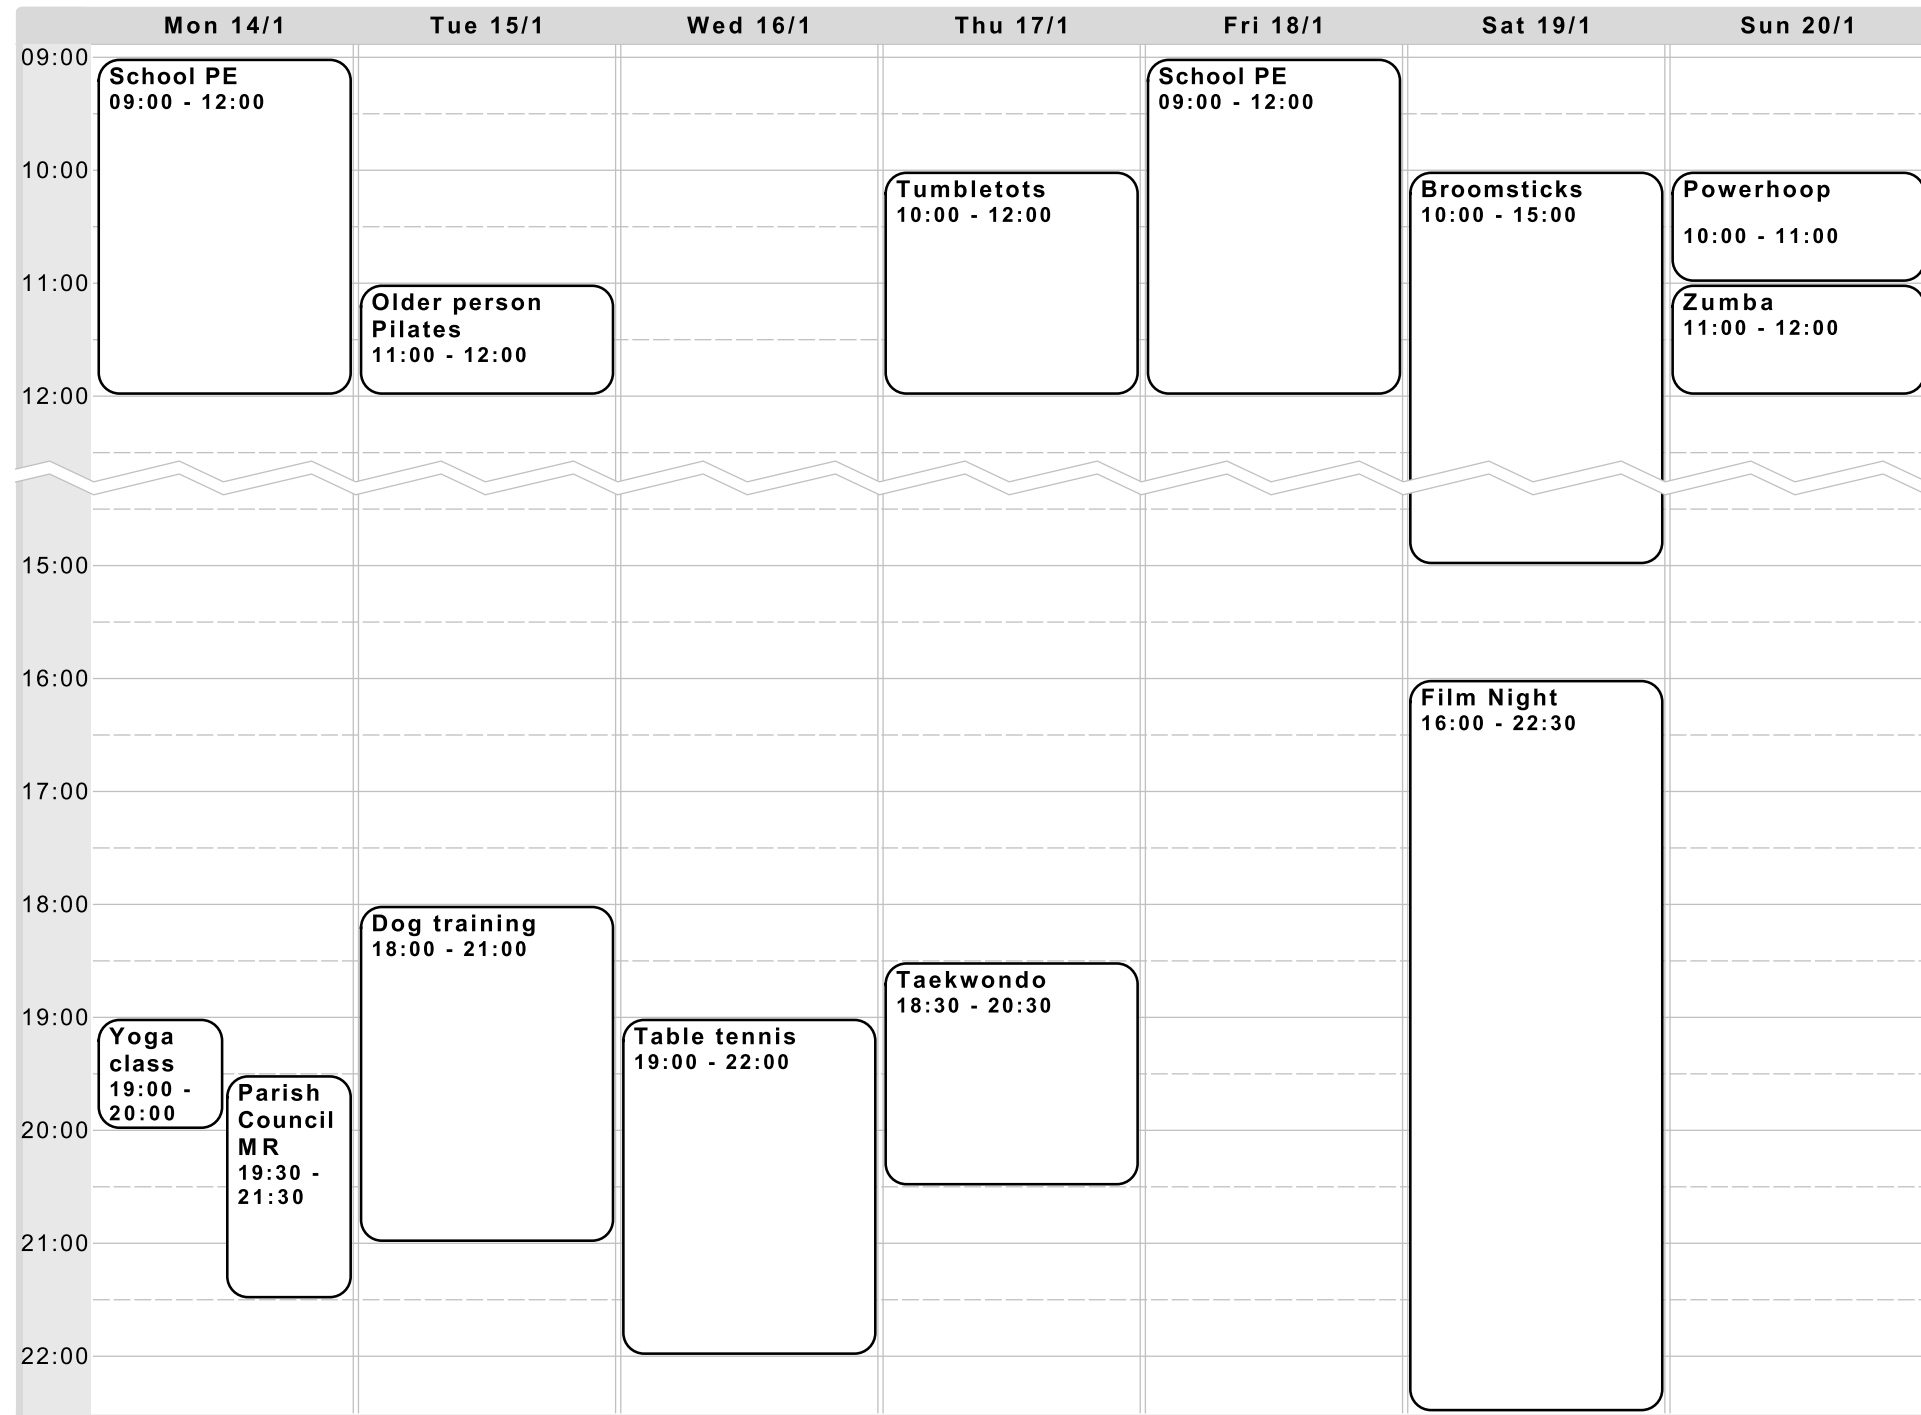

garvestone village hall, Holidays in United Kingdom

Mon 14 Jan – Sun 20 Jan 2019 (United Kingdom Time)