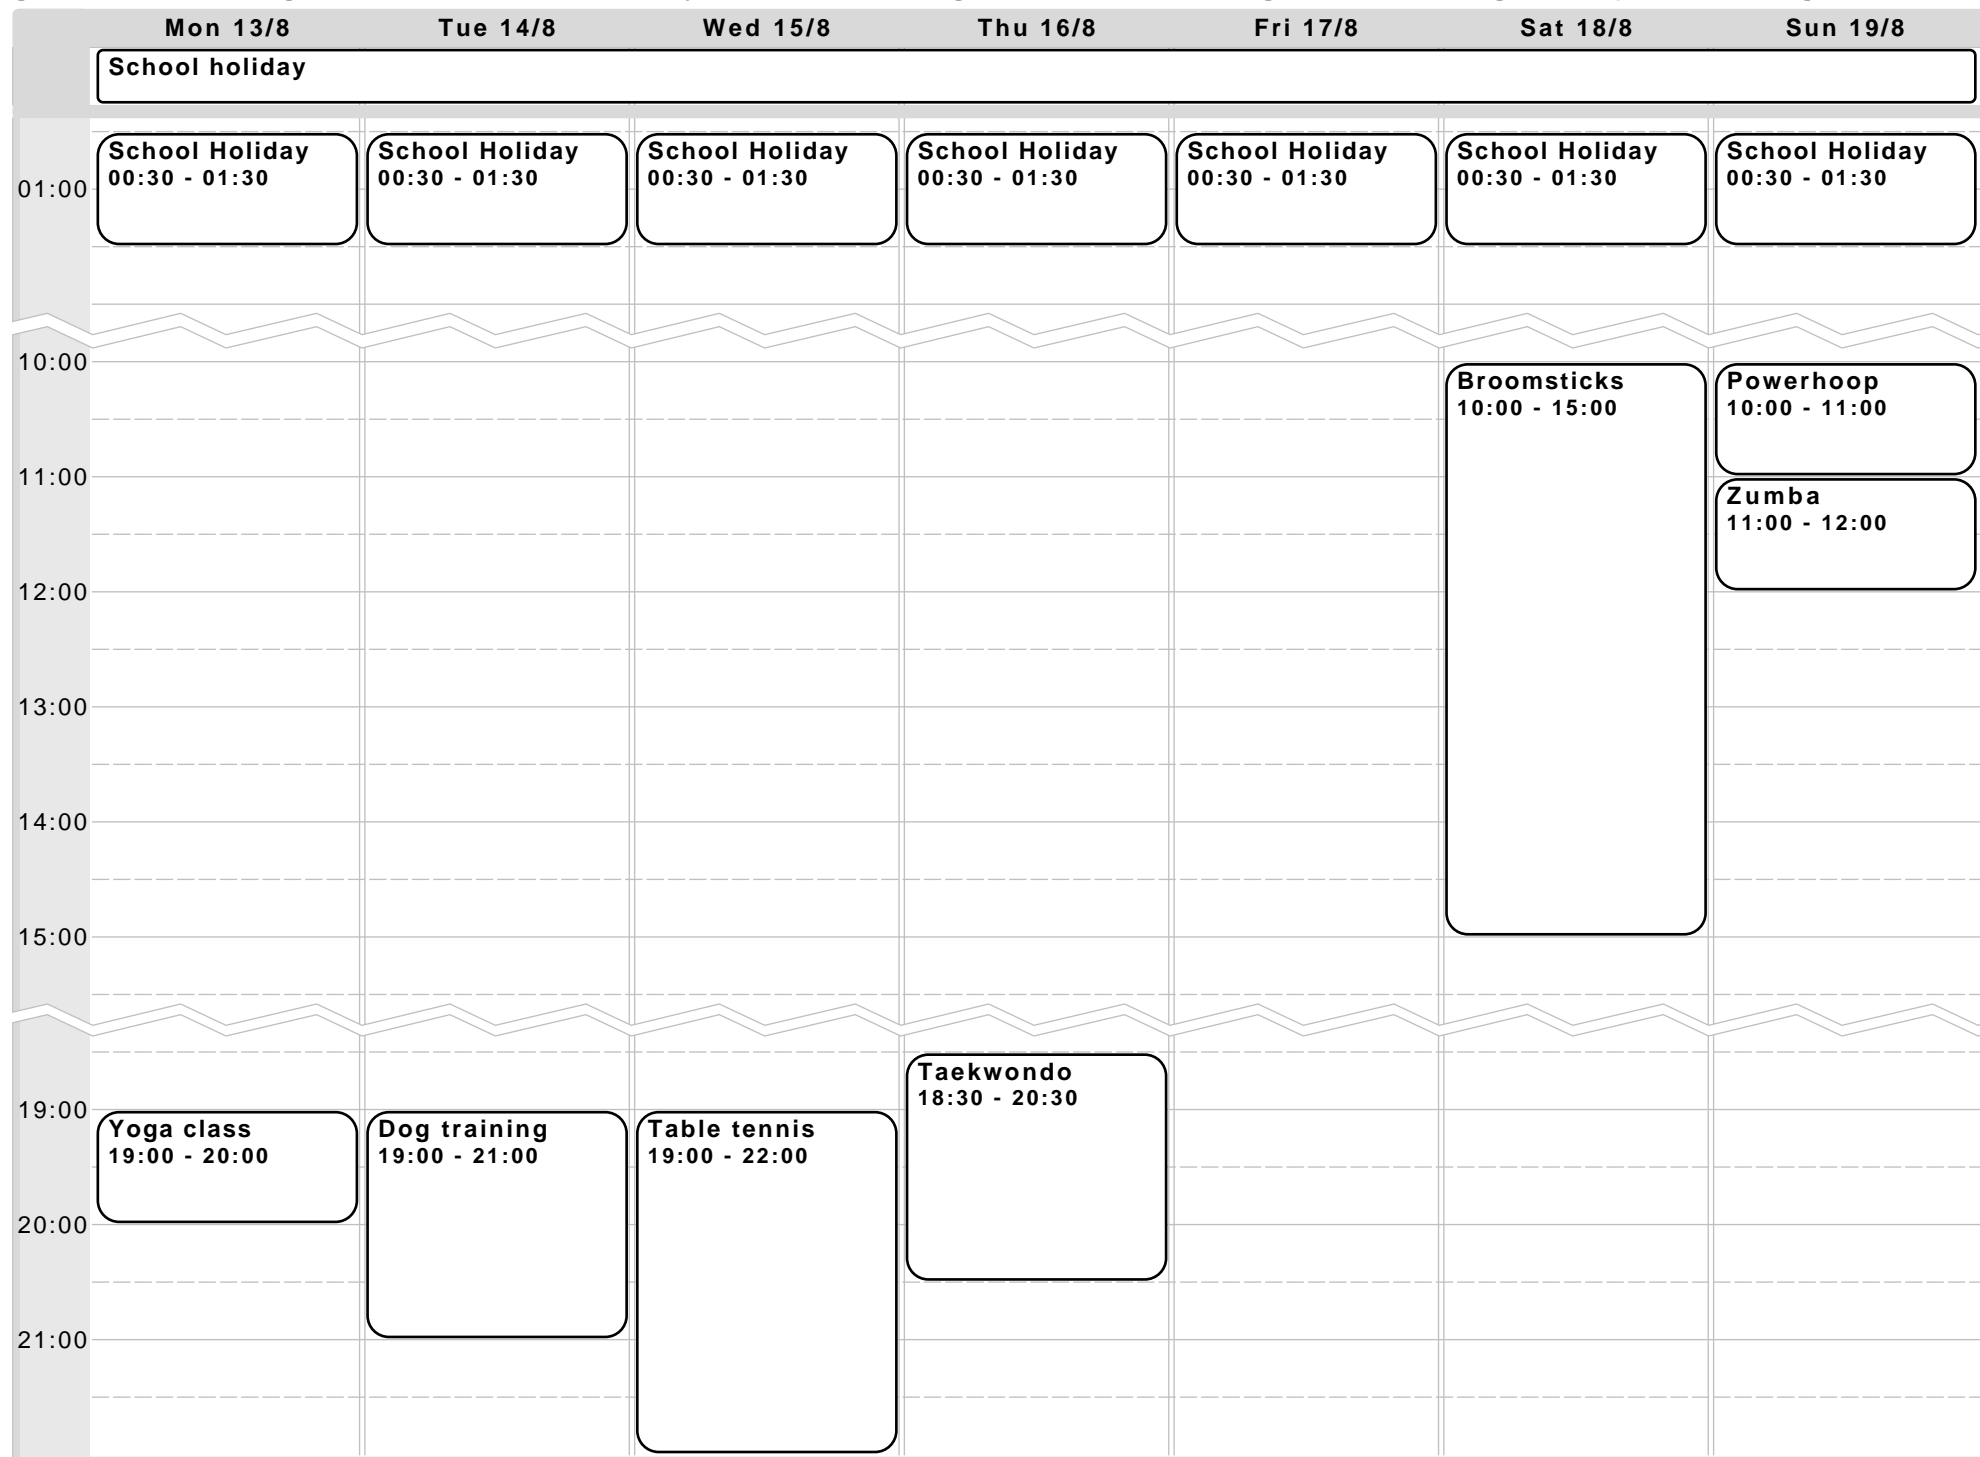

garvestone village hall, Contacts, Holidays in United Kingdom Mon 13 Aug – Sun 19 Aug 2018 (United Kingdom Time)