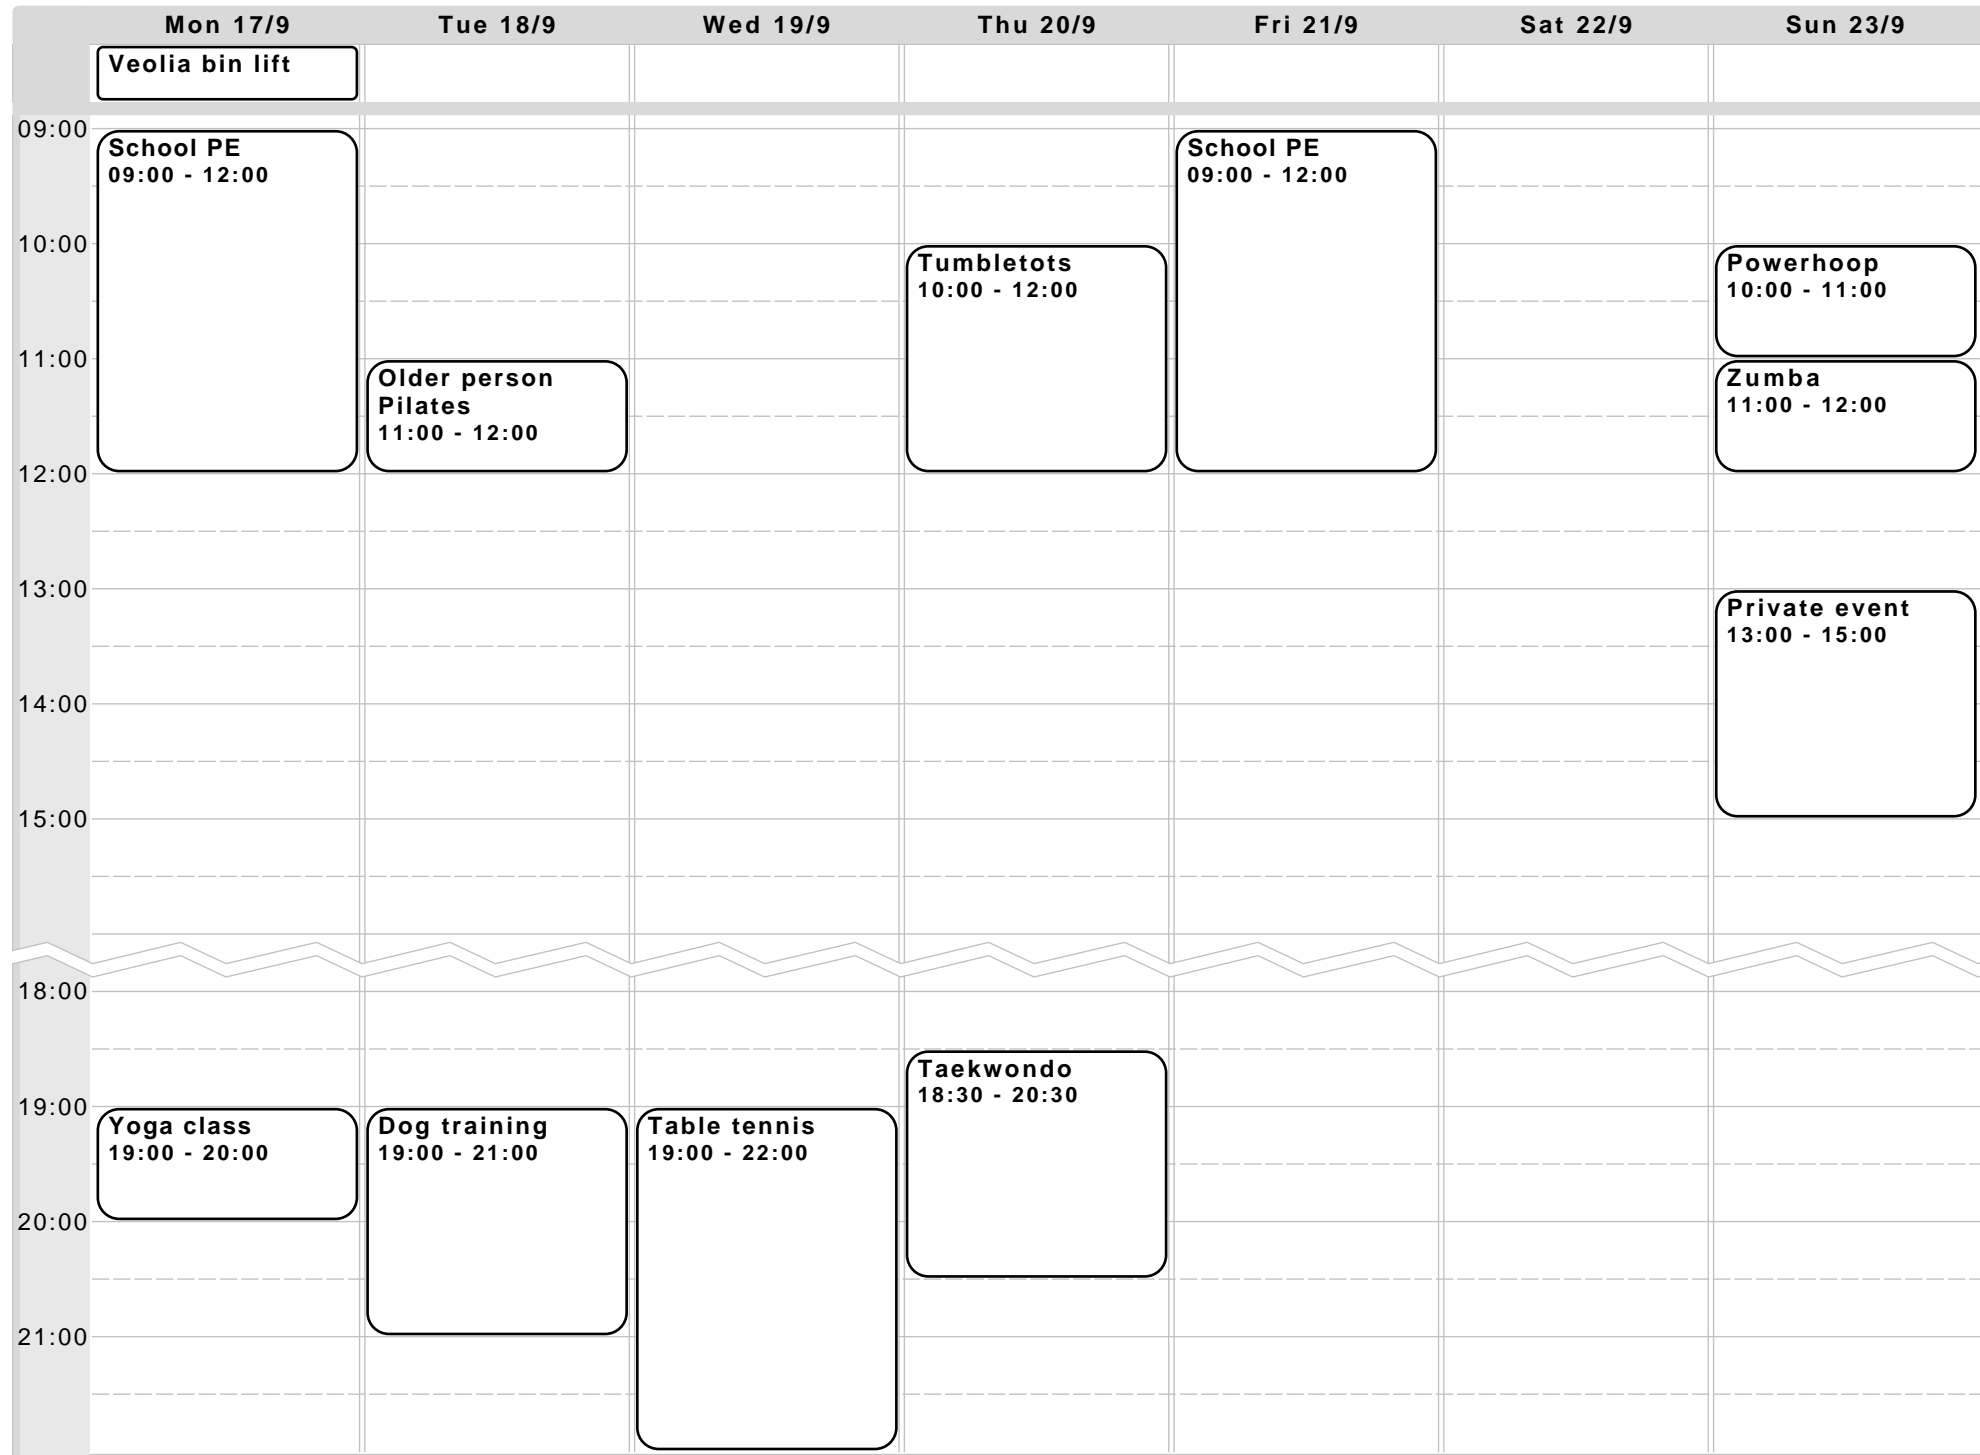

garvestone village hall, Contacts, Holidays in United Kingdom Mon 17 Sep – Sun 23 Sep 2018 (United Kingdom Time)