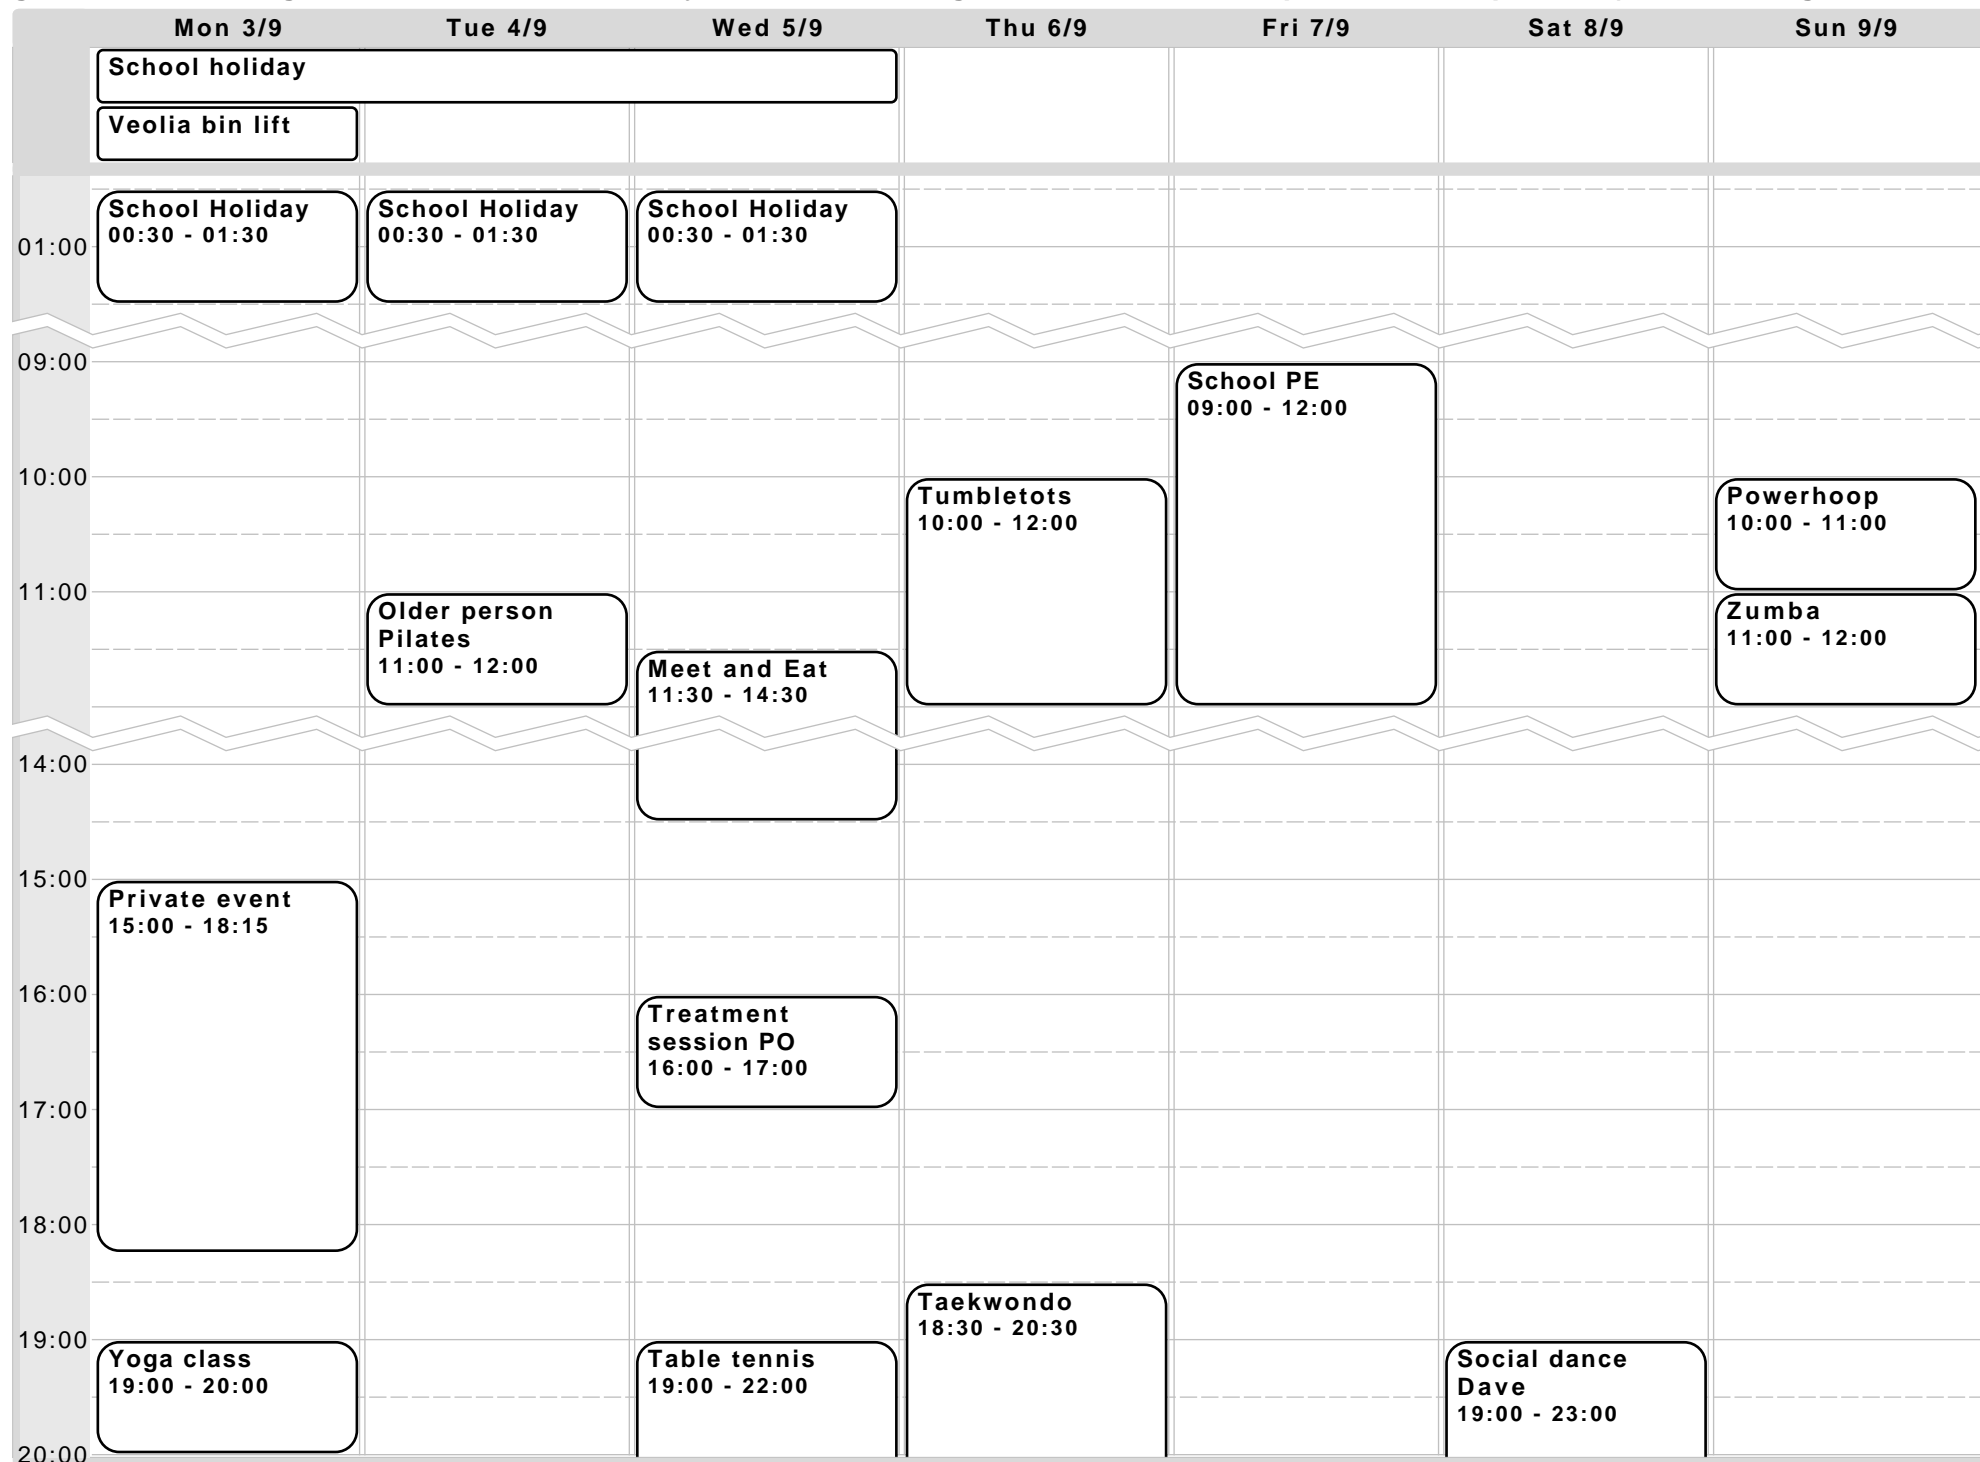

garvestone village hall, Contacts, Holidays in United Kingdom

Mon 3 Sep – Sun 9 Sep 2018 (United Kingdom Time)