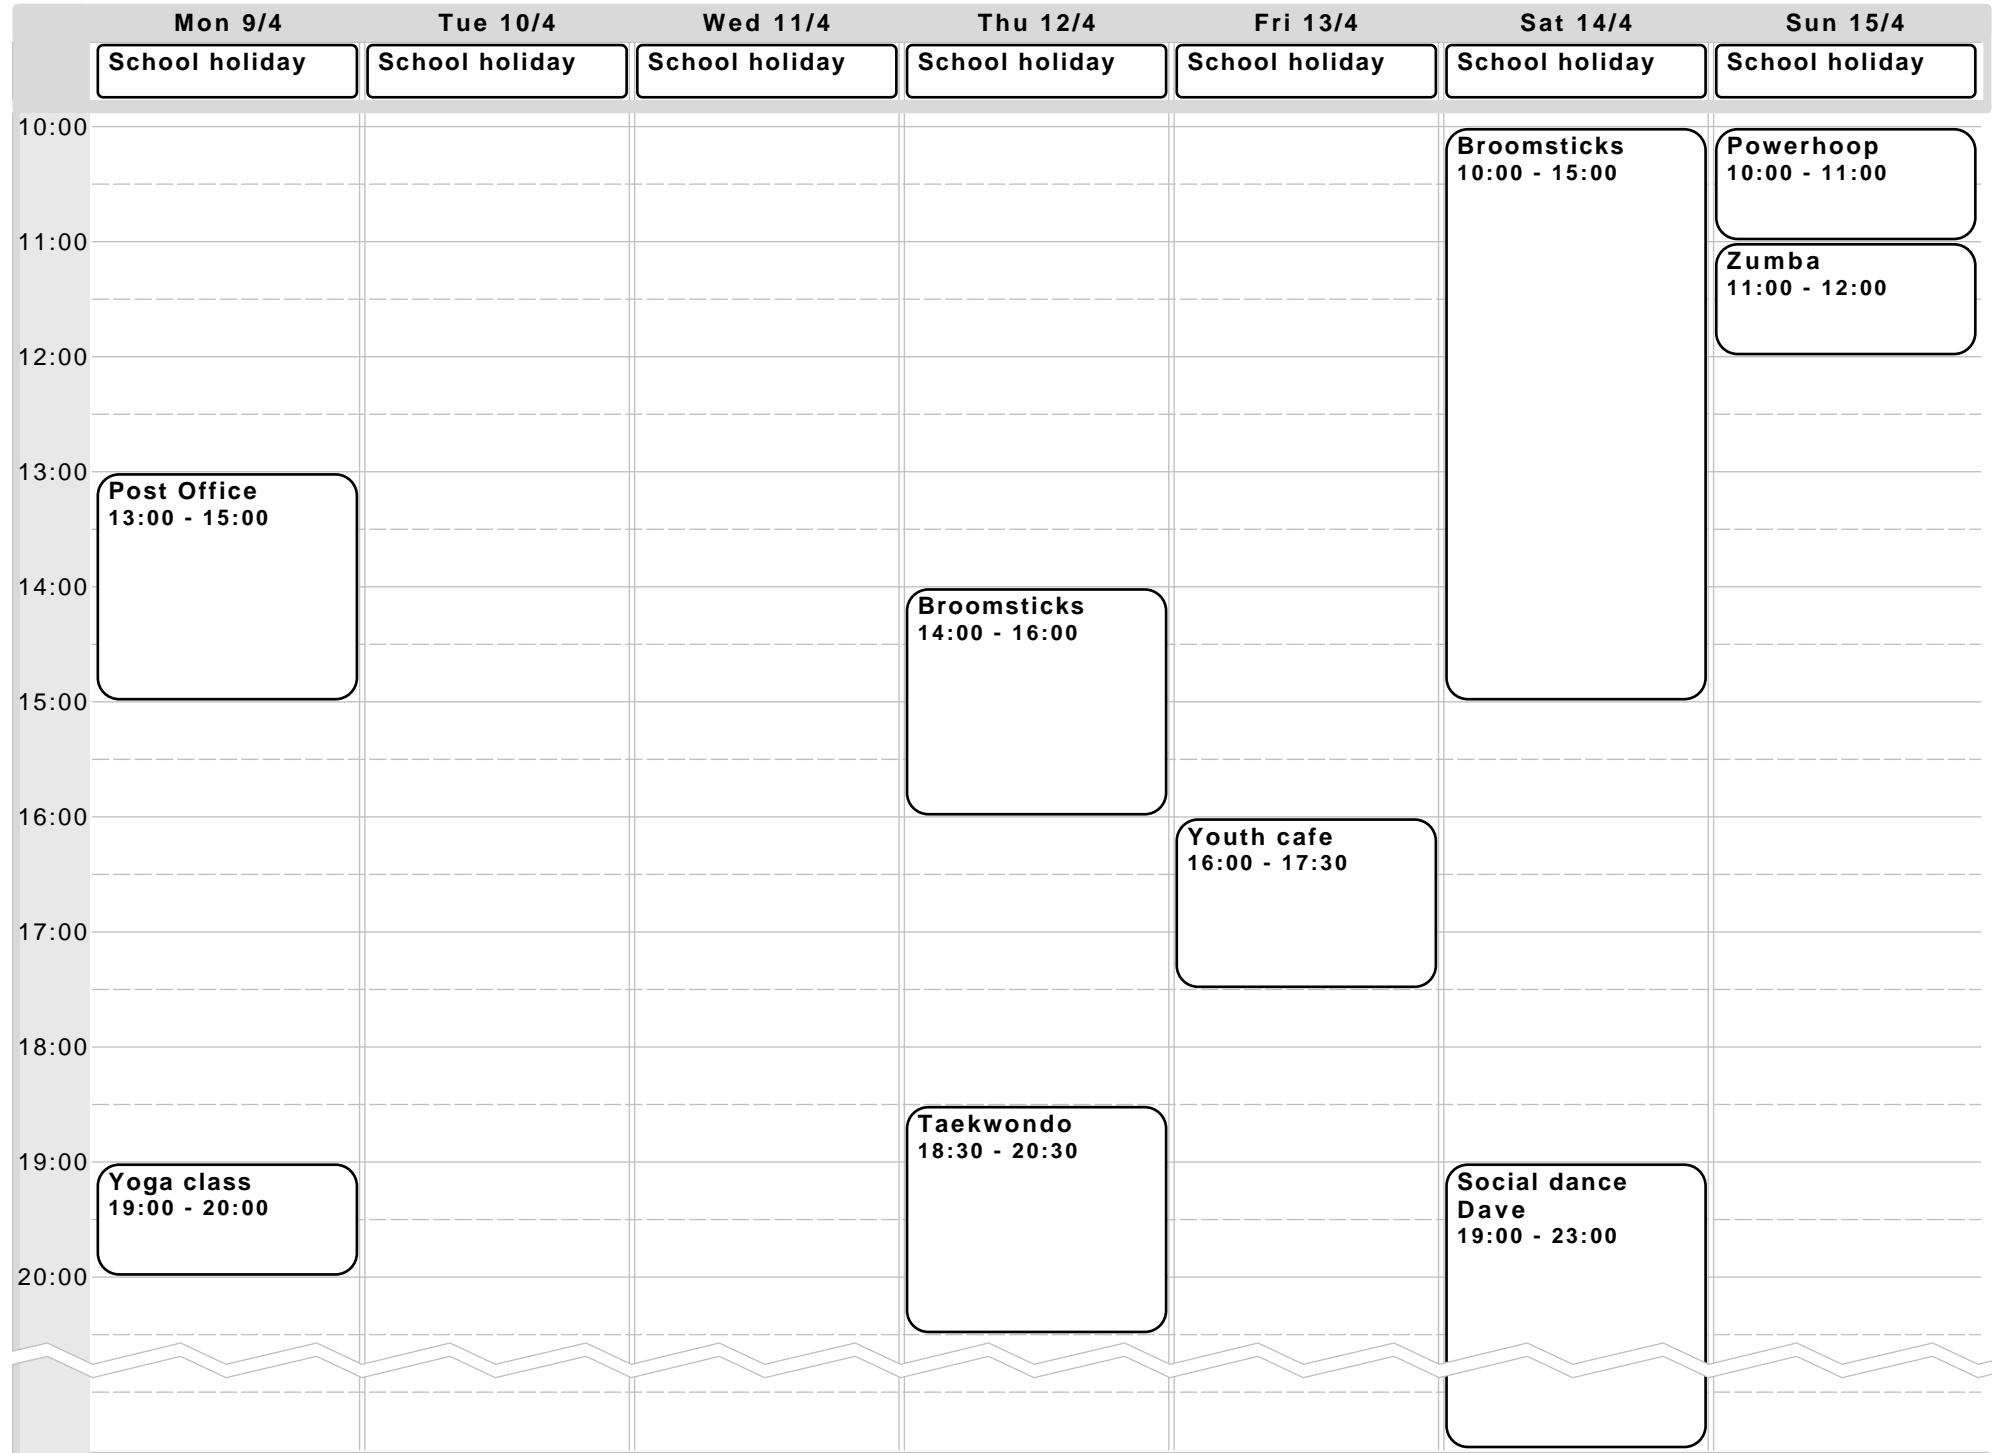

**garvestone village hall, Contacts**

**Mon 2 Apr – Sun 8 Apr 2018 (London)**

	<b>Mon 2/4</b>	<b>Tue 3/4</b>	<b>Wed 4/4</b>	<b>Thu 5/4</b>	<b>Fri 6/4</b>	<b>Sat 7/4</b>	<b>Sun 8/4</b>
	<b>Veolia bin lift</b>	<b>School holiday</b>	<b>School holiday</b>	<b>School holiday</b>	<b>School holiday</b>	<b>School holiday</b>	<b>School holiday</b>
	<b>School holiday</b>						
	<b>Bank holiday</b>						
12:00			<b>Meet and Eat 11:30 - 14:30</b>				
13:00							
14:00							
15:00							
17:00							
18:00						<b>Film night 18:00 - 22:30</b>	
19:00	<b>Yoga class 19:00 - 20:00</b>			<b>Taekwondo 18:30 - 20:30</b>			
20:00							
21:00							
22:00							

garvestone village hall, Contacts

Mon 9 Apr – Sun 15 Apr 2018 (London)

garvestone village hall, Contacts

Mon 16 Apr – Sun 22 Apr 2018 (London)

	Mon 16/4	Tue 17/4	Wed 18/4	Thu 19/4	Fri 20/4	Sat 21/4	Sun 22/4
10:00	Veolia bin lift			Tumbletots 10:00 - 12:00		Private event 10:00 - 14:00	Powerhoop 10:00 - 11:00
11:00							Zumba 11:00 - 12:00
12:00							
13:00	Post Office 13:00 - 15:00		School PE 13:00 - 15:00		School PE 13:00 - 15:00		
14:00							
15:00							
16:00							
17:00							
18:00							
19:00	Yoga class 19:00 - 20:00			Taekwondo 18:30 - 20:30			
20:00							

**garvestone village hall, Contacts**

**Mon 23 Apr – Sun 29 Apr 2018 (London)**

	<b>Mon 23/4</b>	<b>Tue 24/4</b>	<b>Wed 25/4</b>	<b>Thu 26/4</b>	<b>Fri 27/4</b>	<b>Sat 28/4</b>	<b>Sun 29/4</b>
10:00				<b>Tumbletots</b> 10:00 - 12:00			<b>Powerhoop</b> 10:00 - 11:00
11:00							<b>Zumba</b> 11:00 - 12:00
12:00							
13:00	<b>Post Office</b> 13:00 - 15:00		<b>School PE</b> 13:00 - 15:00		<b>School PE</b> 13:00 - 15:00		
14:00				<b>Broomsticks</b> 14:00 - 16:00			
15:00							
16:00							
17:00							
18:00							
19:00				<b>Taekwondo</b> 18:30 - 20:30			
20:00	<b>Annual Parish Meeting</b> 19:30 - 22:00						
21:00							