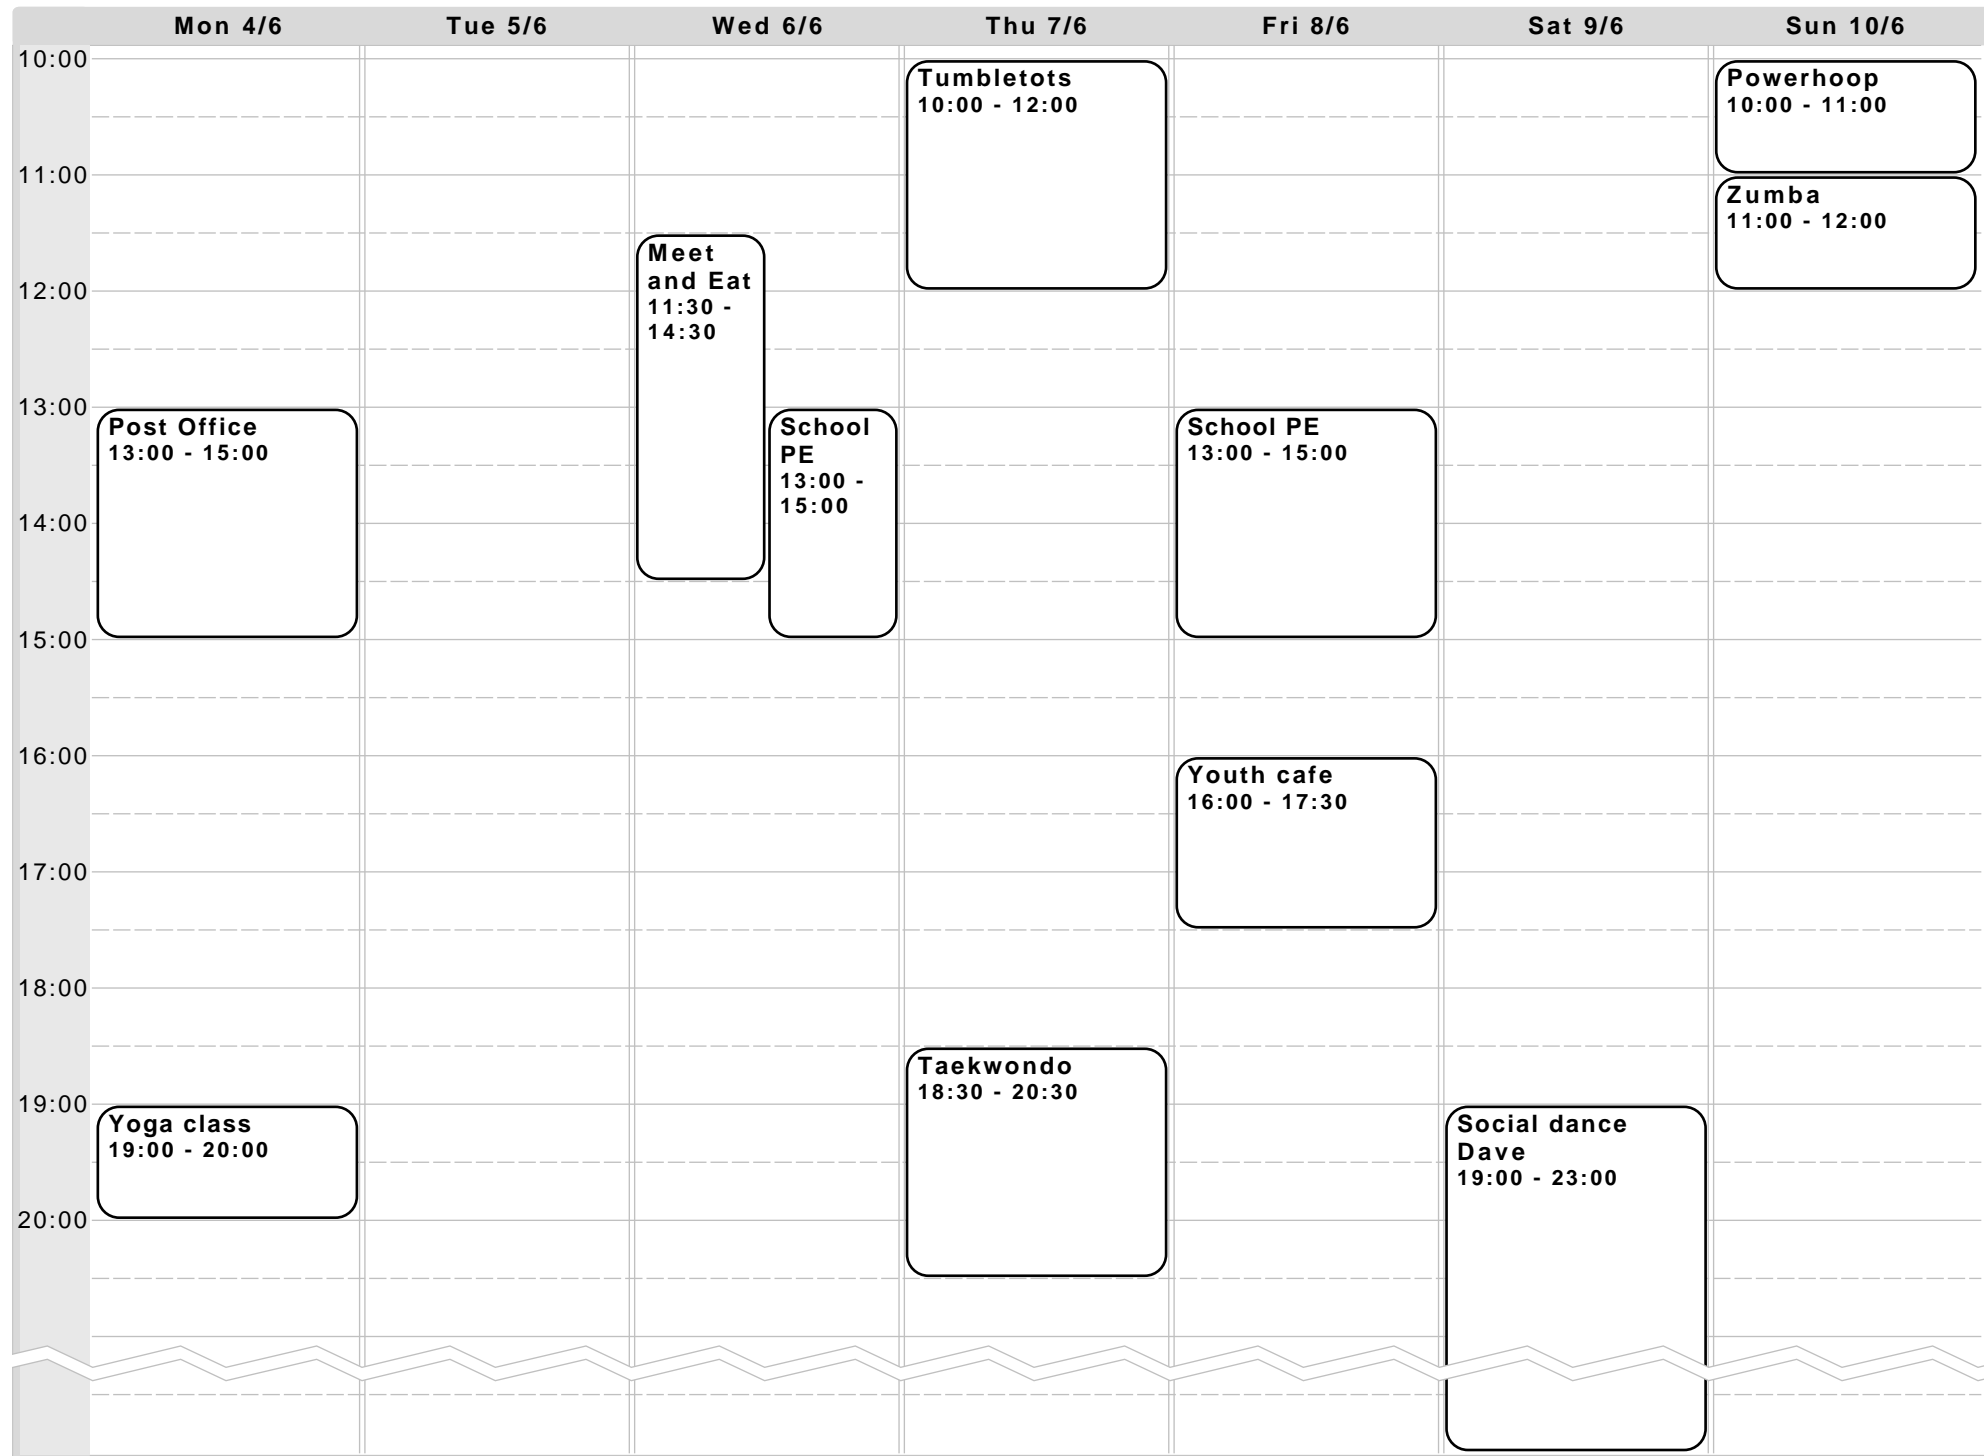

garvestone village hall, Contacts

Mon 4 Jun – Sun 10 Jun 2018 (London)

garvestone village hall, Contacts

Mon 11 Jun – Sun 17 Jun 2018 (London)

	Mon 11/6	Tue 12/6	Wed 13/6	Thu 14/6	Fri 15/6	Sat 16/6	Sun 17/6
	Veolia bin lift						
10:00				Tumbletots 10:00 - 12:00		Powerhoop 10:00 - 11:00	
11:00						Zumba 11:00 - 12:00	
12:00							
13:00	Post Office 13:00 - 15:00		School PE 13:00 - 15:00		School PE 13:00 - 15:00		
14:00				Broomsticks 14:00 - 16:00			
15:00							
16:00							
17:00							
18:00							
19:00	Yoga class 19:00 - 20:00			Taekwondo 18:30 - 20:30			
20:00							

garvestone village hall, Contacts

Mon 18 Jun – Sun 24 Jun 2018 (London)

	Mon 18/6	Tue 19/6	Wed 20/6	Thu 21/6	Fri 22/6	Sat 23/6	Sun 24/6
10:00				Tumbletots 10:00 - 12:00			Powerhoop 10:00 - 11:00
11:00							Zumba 11:00 - 12:00
12:00							
13:00	Post Office 13:00 - 15:00		School PE 13:00 - 15:00		School PE 13:00 - 15:00		
14:00							
15:00							
16:00							
17:00							
18:00							
19:00	Yoga class 19:00 - 20:00			Taekwondo 18:30 - 20:30			
20:00							
21:00							

garvestone village hall, Contacts

Mon 25 Jun – Sun 1 Jul 2018 (London)

	Mon 25/6	Tue 26/6	Wed 27/6	Thu 28/6	Fri 29/6	Sat 30/6	Sun 1/7
	Veolia bin lift						
10:00				Tumbletots 10:00 - 12:00		Powerhoop 10:00 - 11:00	
11:00						Zumba 11:00 - 12:00	
12:00							
13:00	Post Office 13:00 - 15:00		School PE 13:00 - 15:00		School PE 13:00 - 15:00		
14:00				Broomsticks 14:00 - 16:00			
15:00							
16:00							
17:00							
18:00							
19:00	Yoga class 19:00 - 20:00			Taekwondo 18:30 - 20:30			
20:00							